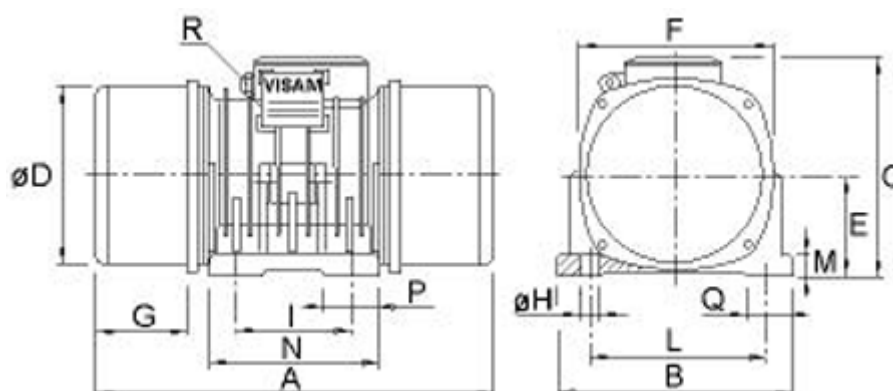

Data Sheet

Article number: 310101075004100

Description: Vibrator motor SPV 5.1 B 48kgcm
1500 o/m 600kg 0,55kW 3x230-400V 50hz

Measures

A = 390	L = 170
B = 220	M = 20
C = 213	N = 200
d = 168	Number H = 4
E = 96	P = 65
G = 81	Q = 50
H = 17	R = M20x1,5
I = 115	